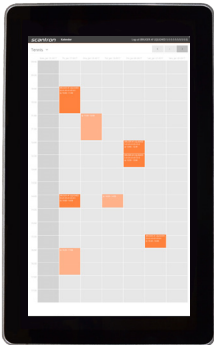

# Datasheet

**Vandal-proof 21.5" booking screen incl. power cable, antenna, mounting rail and key**

The booking terminal offers both horizontal and vertical mounting and display functionality

Technical data	
Power supply	100 ~ 240ACV 50/60Hz
Maximum power consumption	30W
Standby power consumption	<1W
Operating temperature	0°C to 50°C
Storage temperature	-20°C to +60°C
Working humidity	10% ~ 85%
Storage humidity	5% ~ 95%
Lifetime	60,000hrs
Input and Output	
VGA output	1
HDMI output	1
LAN	1
WIFI	1
USB	2
Speaker	2×5W(9Ω)
Touch panel	
Specification	Capacitive touch
Positioning <b>accuracy*</b>	±2mms
Transmittance	≥92%
Hardness	7H
Click manner	10 points
Response time	≤4ms
Output Resolution	4096*4096
Life time	more than 600 million times
OS system	
Android O/S	Android 4.2.2
CPU	Cortex A9, Quad core 1.5G
Main GPU frequency	MALI 400 MP2
Memory	1G
Storage	4G

Screen	
Panel size	21.5" LCD panel, LED backlight
Display area	475.2mm*267.3mm (16:9)
Color system	PAL/NTSC/SECAM
Maximum resolution	1920*1080
Display color	16.7M
Pixel pitch	0.2475mm
Brightness (Tamper switch)	300d/m <sup>2</sup>
Contrast	1000*1
Visual angle	178°/178°
Response time	5ms
Screen menu display	
Menu language	Chinese/English
Housing	
Size	W: 50mm x L: 540mm x H: 330mm
Installation	Wall-mounted
Casing	Metal case SPCC
Tempered glass	Yes
Color	Black
Quality standard	ISO9001, CCC
Weight	5500g