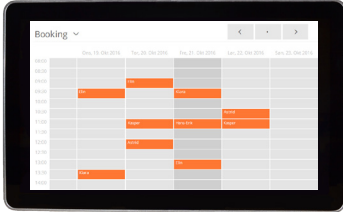

# Datasheet

**Vandal-proof 21.5" booking screen incl. power cable, antenna, mounting rail and key**

The booking terminal offers both horizontal and vertical mounting and display functionality

Technical data	
Power supply	100 ~ 240ACV 50/60Hz
Maximum power consumption	30W
Standby power consumption	<1W
Operating temperature	0°C to 50°C
Storage temperature	-20°C to +60°C
Working humidity	10% ~ 85%
Storage humidity	5% ~ 95%
Lifetime	60,000hrs
Input and Output	
VGA output	1
HDMI output	1
LAN	1
WIFI	1
USB	2
Speaker	2×5W(9Ω)
Touch panel	
Specification	Capacitive touch
Positioning <b>accuracy*</b>	±2mms
Transmittance	≥92%
Hardness	7H
Click manner	10 points
Response time	≤4ms
Output Resolution	4096*4096
Life time	more than 600 million times
OS system	
Android O/S	Android 4.2.2
CPU	Cortex A9, Quad core 1.5G
Main GPU frequency	MALI 400 MP2
Memory	1G
Storage	4G

Screen	
Panel size	21.5" LCD panel, LED backlight
Display area	475.2mm*267.3mm (16:9)
Color system	PAL/NTSC/SECAM
Maximum resolution	1920*1080
Display color	16.7M
Pixel pitch	0.2475mm
Brightness (Tamper switch)	300d/m <sup>2</sup>
Contrast	1000*1
Visual angle	178°/178°
Response time	5ms
Screen menu display	
Menu language	Chinese/English
Housing	
Size	W: 50mm x L: 540mm x H: 330mm
Installation	Wall-mounted
Casing	Metal case SPCC
Tempered glass	Yes
Color	Black
Quality standard	ISO9001, CCC
Weight	5500g